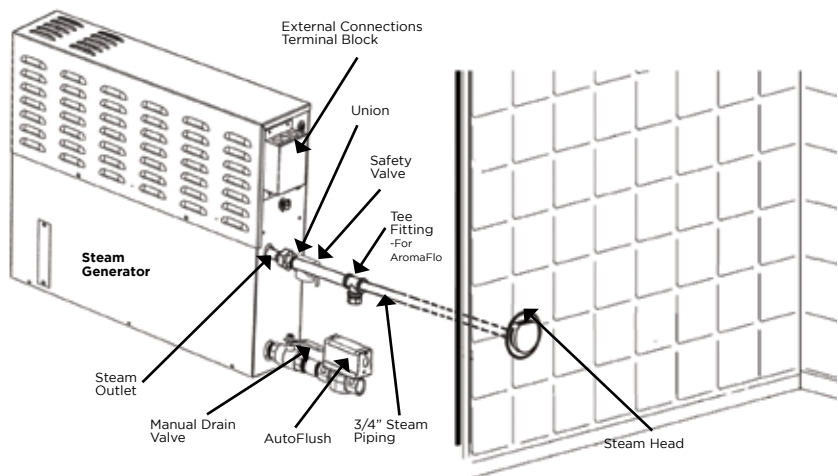

CX GENERATOR SYSTEM

NEXT GENERATION POWER / INTUITIVE CONTROL & STRAIGHTFORWARD INSTALLATION

CX GENERATOR CONTROL

- 7" color touch screen control with menu driven user interface.
- Can be mounted up to 30 feet from the steam generator.
- Easily set on/off time from control.
- View system status while the unit is running.
- Room temperature shown on display.
- Controls multiple CX Generators in series.