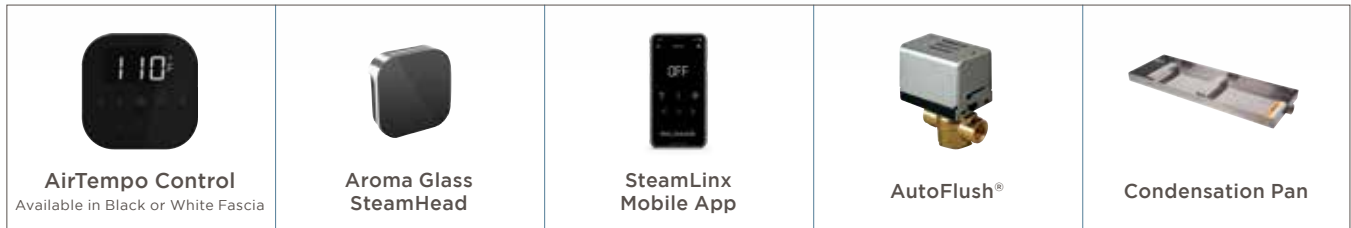

BB
Brushed Bronze

OB
Oil Rubbed Bronze

MB
Matte Black

AirButler™ Packages

Works with all MrSteam controls when SteamLinx® is installed.

The 100% waterproof AirTempo remote control is wireless, making it ideal for retrofits. Enjoy a sleek and elegant control that mounts effortlessly just about anywhere, all wrapped into one convenient, easy-to-order, cost-saving package.